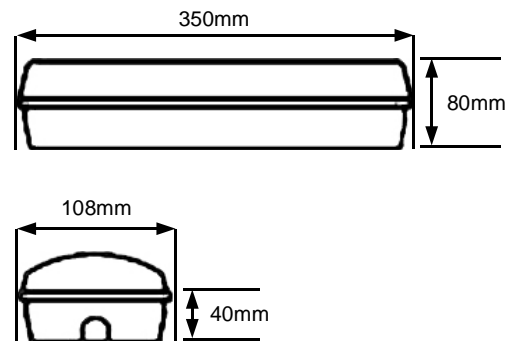

### Photometric Data

Mount Height	Transverse to Wall			Transverse Spacing			Axial to Wall			Axial Spacing			Transverse to Axial Spacing		
	0.2 Lux	0.5 Lux	1.0 Lux	0.2 Lux	0.5 Lux	1.0 Lux	0.2 Lux	0.5 Lux	1.0 Lux	0.2 Lux	0.5 Lux	1.0 Lux	0.2 Lux	0.5 Lux	1.0 Lux
2.5m	4.17	2.45	1.63	10.92	7.94	5.29	3.28	2.01	1.34	8.23	6.62	4.41	9.59	7.28	4.85
4.0m	4.18	N/A	N/A	12.01	5.60	3.73	3.48	N/A	N/A	9.57	4.56	3.04	10.73	5.07	3.38
6.0m	3.34	N/A	N/A	11.73	N/A	N/A	2.69	N/A	N/A	9.77	N/A	N/A	10.76	N/A	N/A

TLC Surface Mounting Bulkhead

TLC Bulkhead with Brass Semi-Recessing Trim

TLC/SAL Provides Several Exit Legend Options

### Dimensions

### Cut-Out Dimensions

Length 330mm x Width 90mm