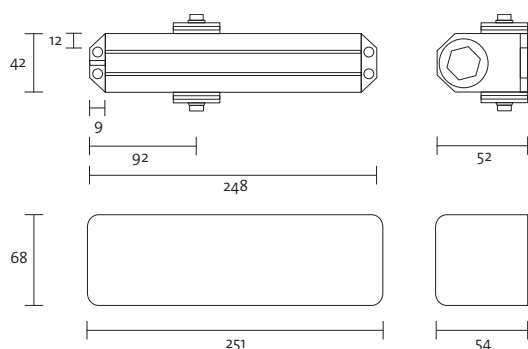

Standard arm closers

TS6204

Description

Medium duty, multi-purpose overhead door closer for most applications.

All dimensions are in mm.

Product specification

Power size (adjustable by spring)

EN2 (up to 850mm / 45kg)	Yes
EN3 (up to 950mm / 60kg)	Yes
EN4 (up to 1100mm / 80kg)	Yes
Mechanism	Rack and pinion
Adjustable closing speed	Yes
Adjustable latch action	Yes
Adjustable delayed action	Optional
Adjustable back check	Yes
Maximum door width (mm)	1100
Maximum door weight (kg)	80
Opening angle	180°
LH and RH doors - universal application	Yes
Fire rated (BS EN 1634-1: 2000)	Yes